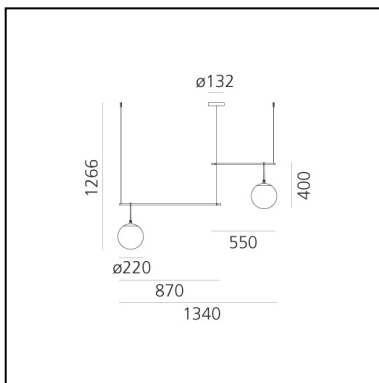

nh S3 2 Arms

Neri&Hu

IP20    Dimmerable: 

LUMINAIRE

- Watt: **30W**
- Voltage: **220-240V**
- Delivered lumens output: **2284lm**
- CCT: **3000K**
- Efficiency: **75%**
- Efficacy: **84.58lm/W**

Notes

DESCRIPTION

PRODUCT CODE: 1282010A

FEATURES

- Article Code: **1282010A**
- Colour: **Black/brass**
- Installation: **Suspension**
- Material: **Blown glass, brushed brass**
- Series: **Design Collection**
- Environment: **Indoor**
- design by: **Neri&Hu**

DIMENSIONS

- Length: **cm 134**
- Height: **cm 126.6**
- Diameter: **cm 22**
- Base Diameter: **cm 13.2**

SOURCES NOT INCLUDED

- Category: **LED RETROFIT**
- Number: **2**
- Watt: **15W**
- Socket: **E27**